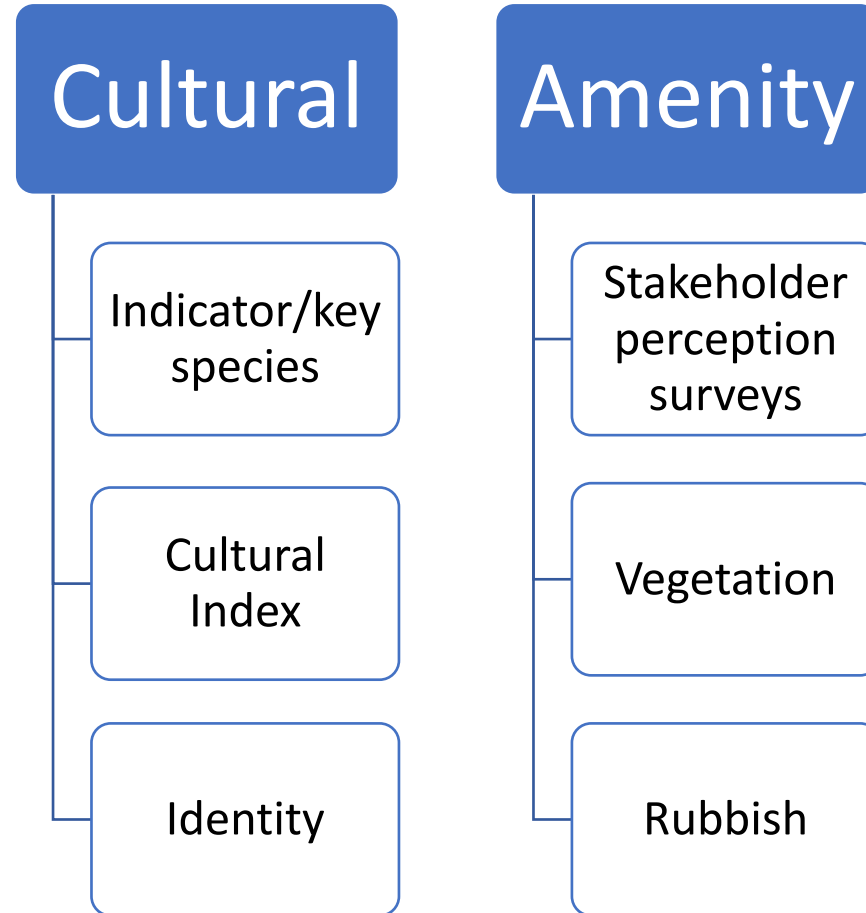

# What is bioassessment?

The use of [BIOTA] to [ASSESS] ecosystem health based on identified [VALUES] within [URBAN] [CATCHMENTS].

Connectivity

Resilience

Habitat (animals)

Urban Cooling

Food Webs

Ecological Health

Care/Stewardship

Flood Risk

# Methods/Measurement (example)